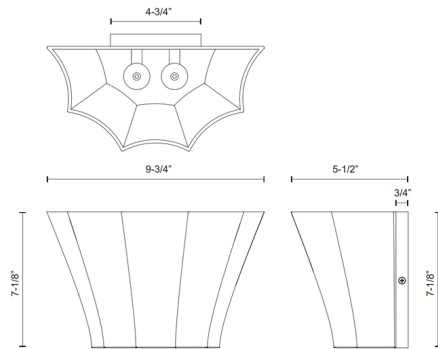

By Alora Mood

Description

The Shelton Wall Sconce channels coastal-inspired style with its scallop wave design. Subtle, ambient up and down illumination combines with vintage charm to create serene, sculptural lighting.

Shown in matte black

Specifications

COLOR	N/A
BODY FINISH	Matte Black
WATTAGE	14W
DIMMER	Standard 120V
DIMENSIONS	9.75"W x 7.13"H x 5.5"D
BULB NOT INCLUDED	2 x B10/Candelabra (E12)/7W/120V LED
COUNTRY OF ORIGIN	China