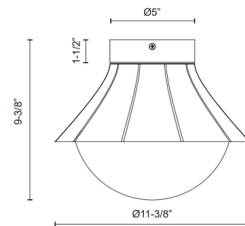

Shown in brushed gold / matte opal

Specifications

COLOR	Matte Opal
BODY FINISH	Brushed Gold
WATTAGE	9W
DIMMER	Standard 120V
DIMENSIONS	11.38"W x 9.38"H
BULB NOT INCLUDED	1 x A19/Medium (E26)/9W/120V LED
COUNTRY OF ORIGIN	China