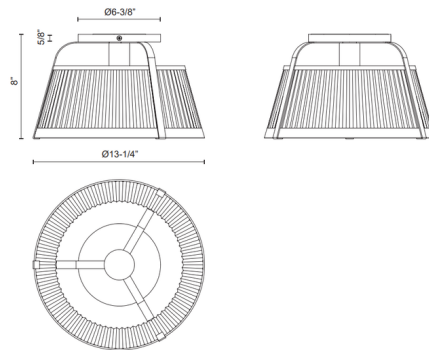

By Alora Mood

Description

The Scout Semi Flush Ceiling Light is full of playful, countryside charm. Its pleated linen shade provides a soft, classic touch and is attached to a sleek metal yoke for added height. Choose from white for clean aesthetic, or blue or green floral for a pop of color. Perfect for an entry or hallway.

Shown in brushed gold / white linen

Specifications

COLOR	White Linen
BODY FINISH	Brushed Gold
WATTAGE	9W
DIMMER	Standard 120V
DIMENSIONS	13.25"W x 8"H
BULB NOT INCLUDED	1 x A19/Medium (E26)/9W/120V LED
COUNTRY OF ORIGIN	China