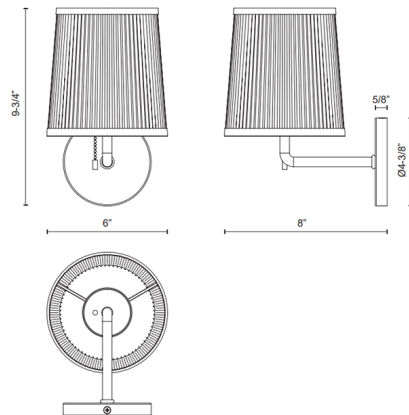

### Description

The Scout Wall Sconce is full of playful, countryside charm. Its pleated linen shade provides a soft, classic touch and is attached to a sleek metal yoke for added height. Choose from white for clean aesthetic, or blue or green floral for a pop of color. Perfect for a powder room or over a bedside table. Use the delicate pull chain to easily turn the sconce on and off.

### Specifications

COLOR	Green Floral Linen
BODY FINISH	Matte Black
WATTAGE	7W
DIMMER	Standard 120V
DIMENSIONS	6"W x 9.75"H x 8"D
BULB NOT INCLUDED	1 x B10/Candelabra (E12)/7W/120V LED
COUNTRY OF ORIGIN	China