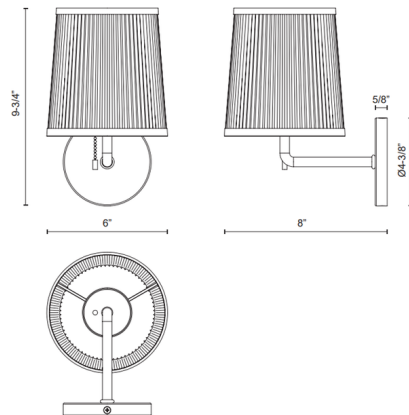

### Description

The Scout Wall Sconce is full of playful, countryside charm. Its pleated linen shade provides a soft, classic touch and is attached to a sleek metal yoke for added height. Choose from white for clean aesthetic, or blue or green floral for a pop of color. Perfect for a powder room or over a bedside table. Use the delicate pull chain to easily turn the sconce on and off.

### Specifications

COLOR . . . . . Green Floral Linen  
 BODY FINISH . . . . . Matte Black  
 WATTAGE . . . . . 7W  
 DIMMER . . . . . Standard 120V  
 DIMENSIONS . . . . . 6"W x 9.75"H x 8"D  
 BULB NOT INCLUDED . . . . . 1 x B10/Candelabra (E12)/7W/120V LED  
 COUNTRY OF ORIGIN . . . . . China