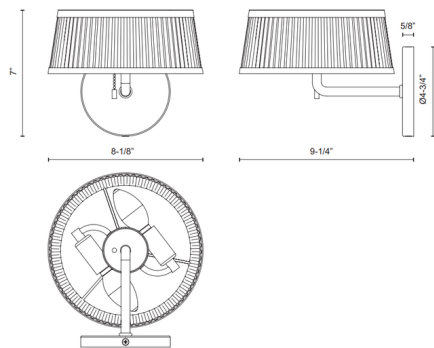

By Alora Mood

Description

The Scout Disc Wall Sconce is full of playful, countryside charm. Its pleated linen shade provides a soft, classic touch and is attached to a sleek metal yoke for added height. Choose from white for clean aesthetic, or blue or green floral for a pop of color. Perfect for a powder room or over a bedside table. Use the delicate pull chain to easily turn the sconce on and off.

Shown in matte black / blue floral linen

Specifications

COLOR	Blue Floral Linen
BODY FINISH	Matte Black
WATTAGE	14W
DIMMER	Standard 120V
DIMENSIONS	8.13"W x 7"H x 9.25"D
BULB NOT INCLUDED	2 x B10/Candelabra (E12)/7W/120V LED
COUNTRY OF ORIGIN	China