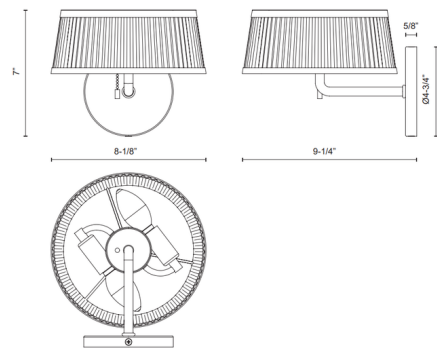

### Description

The Scout Disc Wall Sconce is full of playful, countryside charm. Its pleated linen shade provides a soft, classic touch and is attached to a sleek metal yoke for added height. Choose from white for clean aesthetic, or blue or green floral for a pop of color. Perfect for a powder room or over a bedside table. Use the delicate pull chain to easily turn the sconce on and off.

### Specifications

COLOR . . . . . Blue Floral Linen  
BODY FINISH . . . . . Matte Black  
WATTAGE . . . . . 14W  
DIMMER . . . . . Standard 120V  
DIMENSIONS . . . . . 8.13"W x 7"H x 9.25"D  
BULB NOT INCLUDED . . . . . 2 x B10/Candelabra (E12)/7W/120V LED  
COUNTRY OF ORIGIN . . . . . China