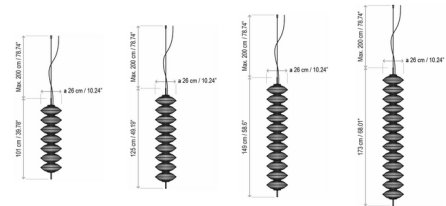

Specifications

COLOR	N/A
BODY FINISH	Beige
WATTAGE	50.4W
DIMMER	Standard 120V
DIMENSIONS	10.24"W x 39.78"H
INTEGRATED LED MODULE	7 x LED/7.2W/120-277V LED
COUNTRY OF ORIGIN	Spain

Technical Information

COLOR RENDERING	90 CRI
LAMP COLOR	2400K
LUMENS/WATT	218.61
LUMINOUS FLUX	1574 lumens

CLICK TO VIEW PRODUCT

Notes: