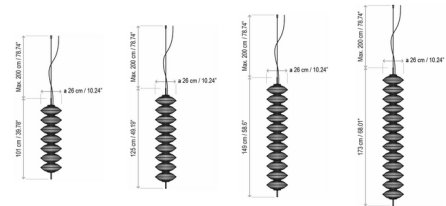

### Specifications

COLOR	N/A
BODY FINISH	Beige
WATTAGE	50.4W
DIMMER	Standard 120V
DIMENSIONS	10.24"W x 39.78"H
INTEGRATED LED MODULE	7 x LED/7.2W/120-277V LED
COUNTRY OF ORIGIN	Spain