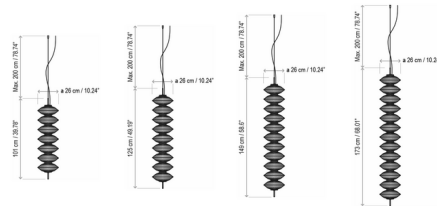

### Specifications

COLOR	N/A
BODY FINISH	Beige
WATTAGE	50.4W
DIMMER	Standard 120V
DIMENSIONS	10.24"W x 39.78"H
INTEGRATED LED MODULE	7 x LED/7.2W/120-277V LED
COUNTRY OF ORIGIN	Spain