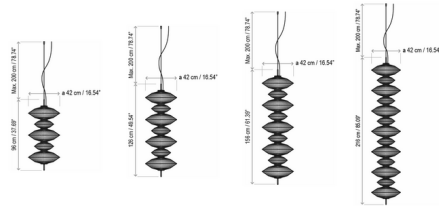

By Bover

Description

The Yuyun Pendant is the perfect solution for lighting stairways, lobbies, foyers, or any high-ceilinged space in need of both illumination and a decorative accent. Each of Yuyun's stacked shades is handwoven with a continuous cotton thread for a warm, earthy look with a rich texture. This version of the pendant is available with either a surface mounted canopy housing the driver or with a round coverplate and a remote driver, and a choice of a TRIAC, 0-10V, or DALI dimmable driver.

Shown in beige

Specifications

COLOR	N/A
BODY FINISH	Beige
WATTAGE	36W
DIMMER	Standard 120V
DIMENSIONS	16.54"W x 37.69"H
INTEGRATED LED MODULE	5 x LED/7.2W/120-277V LED
COUNTRY OF ORIGIN	Spain

Technical Information