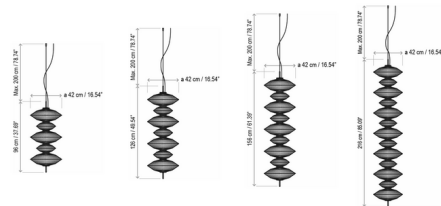

### Specifications

COLOR	N/A
BODY FINISH	Beige
WATTAGE	36W
DIMMER	Standard 120V
DIMENSIONS	16.54"W x 37.69"H
INTEGRATED LED MODULE	5 x LED/7.2W/120-277V LED
COUNTRY OF ORIGIN	Spain