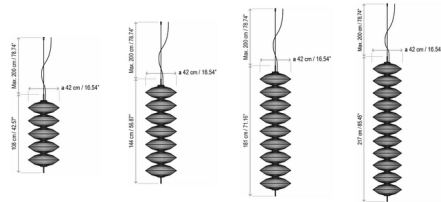

Specifications

COLOR	N/A
BODY FINISH	Beige
WATTAGE	36W
DIMMER	Standard 120V
DIMENSIONS	16.54"W x 42.57"H
INTEGRATED LED MODULE	5 x LED/7.2W/120-277V LED
COUNTRY OF ORIGIN	Spain

Technical Information

COLOR RENDERING	90 CRI
LAMP COLOR	2400K
LUMENS/WATT	166.67
LUMINOUS FLUX	1200 lumens

CLICK TO VIEW PRODUCT

Notes: