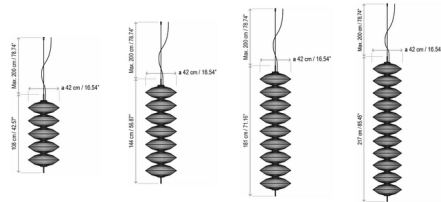

### Specifications

COLOR	N/A
BODY FINISH	Beige
WATTAGE	36W
DIMMER	Standard 120V
DIMENSIONS	16.54"W x 42.57"H
INTEGRATED LED MODULE	5 x LED/7.2W/120-277V LED
COUNTRY OF ORIGIN	Spain