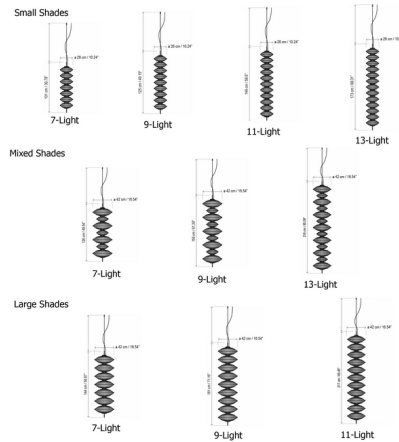

Description

The Yuyun Plug-In Pendant is the perfect solution for lighting stairways, lobbies, foyers, or any high-ceilinged space in need of both illumination and a decorative accent. Each of Yuyun's stacked shades is handwoven with a continuous cotton thread for a warm, earthy look with a rich texture. This version of the pendant features a cord with a foot dimmer switch extending from the bottom of the pendant, allowing the fixture to be plugged into an outlet for easy installation.

Shown in beige

Specifications

COLOR	N/A
BODY FINISH	Beige
WATTAGE	56W
DIMMER	Included
DIMENSIONS	10.24"W x 39.78"H
INTEGRATED LED MODULE	7 x LED/8W/120V LED
COUNTRY OF ORIGIN	Spain

Technical Information

COLOR RENDERING	90 CRI
LAMP COLOR	2400K
LUMENS/WATT	196.75
LUMINOUS FLUX	1574 lumens