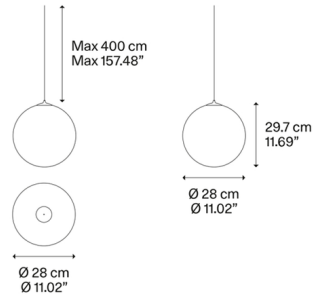

### Specifications

COLOR	Glossy Smoke
BODY FINISH	Black
WATTAGE	3W
DIMMER	Standard 120V
DIMENSIONS	11.02"W x 11.69"H
INTEGRATED LED MODULE	1 x LED/3W/120V LED
COUNTRY OF ORIGIN	Italy