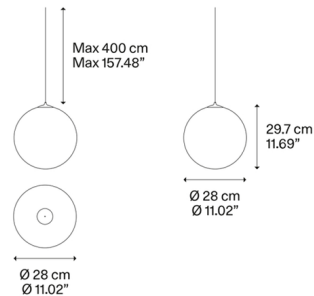

Shown in black / glossy smoke

Random Solo 28

Specifications

COLOR	Glossy Smoke
BODY FINISH	Black
WATTAGE	3W
DIMMER	Standard 120V
DIMENSIONS	11.02"W x 11.69"H
INTEGRATED LED MODULE	1 x LED/3W/120V LED
COUNTRY OF ORIGIN	Italy