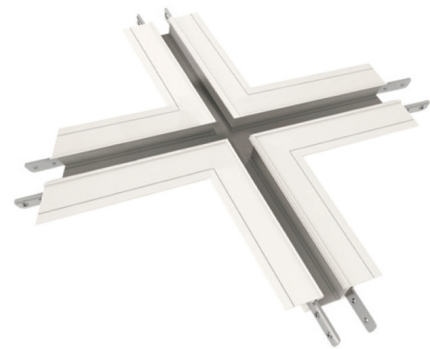

## DIY TruCurve 1 X Channel Connector By PureEdge Lighting

### Description

The DIY (Do-It-Yourself) TruCurve 1 X Channel LED Strip bends on the side within the connector to create continuous illumination on a wall or ceiling. LED Strip is installed on the side of the channel. Includes Lens and Channel Joiners. Note: LED Strip and Lens are sold separately.

### Specifications

COLOR	N/A
BODY FINISH	White
WATTAGE	N/A
DIMMER	N/A
DIMENSIONS	6"W x 6"H
BULB	N/A

CLICK TO VIEW PRODUCT

Notes: