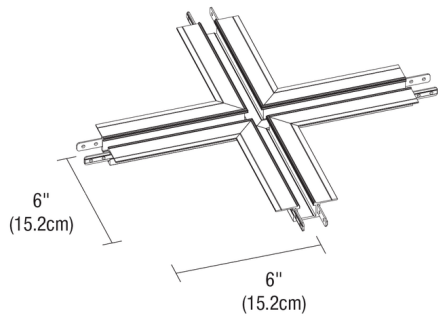

### Description

The DIY (Do-It-Yourself) TruCurve 1 X Channel LED Strip bends on the side within the connector to create continuous illumination on a wall or ceiling. LED Strip is installed on the side of the channel. Includes Lens and Channel Joiners. Note: LED Strip and Lens are sold separately.

### Specifications

COLOR	N/A
BODY FINISH	White
WATTAGE	N/A
DIMMER	N/A
DIMENSIONS	6"W x 6"H
BULB	N/A

CLICK TO VIEW PRODUCT

Notes: