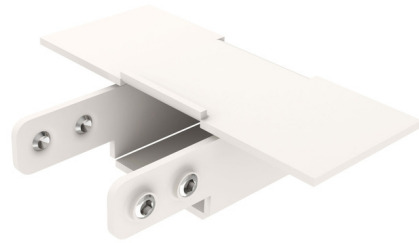

Lightology

lightology.com
866-954-4489
05-18-26

Project: _____

Company: _____

Location: _____ Fixture Type: _____

SPEC #: **EDG1538202**

Approved On: _____ Approved By: _____

DIY TruCurve 1 Straight Channel End Cap Take-Up Box By PureEdge Lighting

Description

The DIY (Do-It-Yourself) TruCurve Straight Channel End Cap Take-Up Box prevents dark spots at end of run by tucking excess LED Strip safely behind wall. Includes Channel Joiners

Shown in white

Specifications

COLOR	N/A
BODY FINISH	White
WATTAGE	N/A
DIMMER	N/A
DIMENSIONS	2.45"W x 0.62"H x 1"D
BULB	N/A

CLICK TO VIEW PRODUCT

Notes: