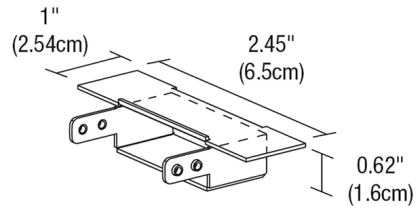

Lightology

lightology.com
866-954-4489
05-18-26

Project: _____

Company: _____

Location: _____ Fixture Type: _____

SPEC #: **EDG1538202**

Approved On: _____ Approved By: _____

DIY TruCurve 1 Straight Channel End Cap Take-Up Box By PureEdge Lighting

Description

The DIY (Do-It-Yourself) TruCurve Straight Channel End Cap Take-Up Box prevents dark spots at end of run by tucking excess LED Strip safely behind wall. Includes Channel Joiners

Shown in white

Specifications

COLOR	N/A
BODY FINISH	White
WATTAGE	N/A
DIMMER	N/A
DIMENSIONS	2.45"W x 0.62"H x 1"D
BULB	N/A

CLICK TO VIEW PRODUCT

Notes: