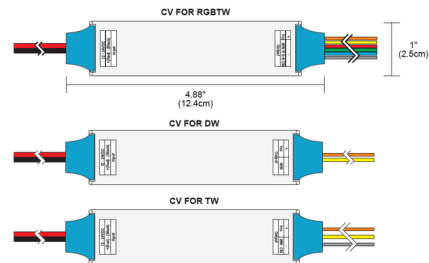

Lightology

lightology.com
866-954-4489
05-22-26

Project: _____

Company: _____

Location: _____ Fixture Type: _____

SPEC #: **EDG1538203**

Approved On: _____ Approved By: _____

90Deg L Connector/Left - WizPro CV Bridgebox/Recessed Curve By PureEdge Lighting

Description

WiZ Pro CV Bridgeboxes are included with all Pure Smart WiZ Pro connected power feed ordering codes and allow for integration into WiZ Pro wireless control ecosystem. The Flexible 90 Degree L Connector Left is to be used for replacement only for PureEdge Recessed Curve products. Pure Smart/WiZ Pro CV Bridgeboxes are pre-programmed with Pure Smart app icons, and proprietary color mixing for Tunable White and RGBTW. Color Temperature Options: Static White Tunable White TruColor 5 Watt RGB + 5 Watt Tunable White TruColor 5 Watt RGB + 7 Watt Tunable White

Shown in white

Specifications

COLOR	N/A
BODY FINISH	White
WATTAGE	N/A
DIMMER	N/A
DIMENSIONS	4.88"L x 1"W
BULB	N/A

CLICK TO VIEW PRODUCT

Notes: