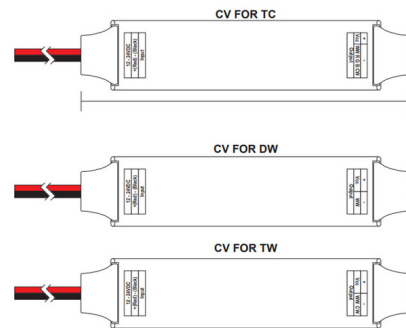

Lightology

lightology.com
866-954-4489
05-22-26

Project: _____

Company: _____

Location: _____ Fixture Type: _____

SPEC #: **EDG1538203**

Approved On: _____ Approved By: _____

90Deg L Connector/Left - WizPro CV Bridgebox/Recessed Curve By PureEdge Lighting

Description

WiZ Pro CV Bridgeboxes are included with all Pure Smart WiZ Pro connected power feed ordering codes and allow for integration into WiZ Pro wireless control ecosystem. The Flexible 90 Degree L Connector Left is to be used for replacement only for PureEdge Recessed Curve products. Pure Smart/WiZ Pro CV Bridgeboxes are pre-programmed with Pure Smart app icons, and proprietary color mixing for Tunable White and RGBTW. Color Temperature Options: Static White Tunable White TruColor 5 Watt RGB + 5 Watt Tunable White TruColor 5 Watt RGB + 7 Watt Tunable White

Shown in white

Specifications

COLOR	N/A
BODY FINISH	White
WATTAGE	N/A
DIMMER	N/A
DIMENSIONS	4.88"L x 1"W
BULB	N/A

CLICK TO VIEW PRODUCT

Notes: