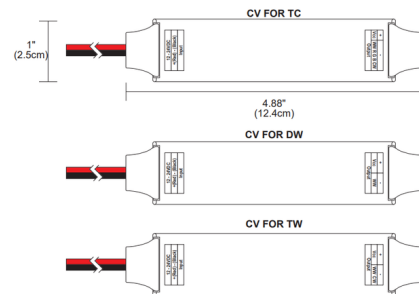

Lightology

lightology.com
866-954-4489
07-11-26

Project: _____
 Company: _____
 Location: _____ Fixture Type: _____
 SPEC #: **EDG1538207**
 Approved On: _____ Approved By: _____

90Deg L Connector/Right- WizPro CV Bridgebox/Recessed Curve By PureEdge Lighting

Description

WiZ Pro CV Bridgeboxes are included with all Pure Smart WiZ Pro connected power feed ordering codes and allow for integration into WiZ Pro wireless control ecosystem. The Flexible 90 Degree L Connector Right is to be used for replacement only for PureEdge Recessed Curve products. Pure Smart/WiZ Pro CV Bridgeboxes are pre-programmed with Pure Smart app icons, and proprietary color mixing for Tunable White and RGBTW. Color Temperature Options: Static White Tunable White TruColor 5 Watt RGB + 5 Watt Tunable White TruColor 5 Watt RGB + 7 Watt Tunable White

Shown in white

Specifications

COLOR	N/A
BODY FINISH	White
WATTAGE	N/A
DIMMER	N/A
DIMENSIONS	4.88"L x 1"W
BULB	N/A

CLICK TO VIEW PRODUCT

Notes: