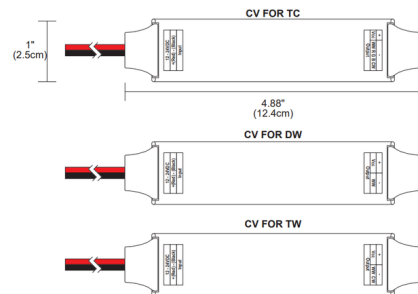

## 90Deg L Connector/Right- WizPro CV Bridgebox/Recessed Curve By PureEdge Lighting

### Description

WiZ Pro CV Bridgeboxes are included with all Pure Smart WiZ Pro connected power feed ordering codes and allow for integration into WiZ Pro wireless control ecosystem. The Flexible 90 Degree L Connector Right is to be used for replacement only for PureEdge Recessed Curve products. Pure Smart/WiZ Pro CV Bridgeboxes are pre-programmed with Pure Smart app icons, and proprietary color mixing for Tunable White and RGBTW. Color Temperature Options: Static White Tunable White TruColor 5 Watt RGB + 5 Watt Tunable White TruColor 5 Watt RGB + 7 Watt Tunable White

### Specifications

COLOR	N/A
BODY FINISH	White
WATTAGE	N/A
DIMMER	N/A
DIMENSIONS	4.88"L x 1"W
BULB	N/A

CLICK TO VIEW PRODUCT

Notes: