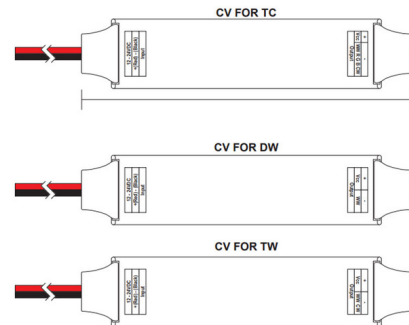

## 90Deg L Connector/Right- WizPro CV Bridgebox/Recessed Curve By PureEdge Lighting

### Description

WiZ Pro CV Bridgeboxes are included with all Pure Smart WiZ Pro connected power feed ordering codes and allow for integration into WiZ Pro wireless control ecosystem. The Flexible 90 Degree L Connector Right is to be used for replacement only for PureEdge Recessed Curve products. Pure Smart/WiZ Pro CV Bridgeboxes are pre-programmed with Pure Smart app icons, and proprietary color mixing for Tunable White and RGBTW. Color Temperature Options: Static White Tunable White TruColor 5 Watt RGB + 5 Watt Tunable White TruColor 5 Watt RGB + 7 Watt Tunable White

### Specifications

COLOR	N/A
BODY FINISH	White
WATTAGE	N/A
DIMMER	N/A
DIMENSIONS	4.88"L x 1"W
BULB	N/A

CLICK TO VIEW PRODUCT

Notes: