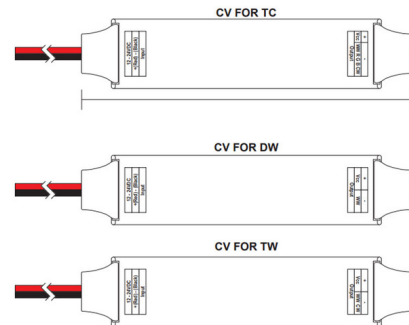

Lightology

lightology.com
866-954-4489
07-11-26

Project: _____
 Company: _____
 Location: _____ Fixture Type: _____
 SPEC #: **EDG1538207**
 Approved On: _____ Approved By: _____

90Deg L Connector/Right- WizPro CV Bridgebox/Recessed Curve By PureEdge Lighting

Description

WiZ Pro CV Bridgeboxes are included with all Pure Smart WiZ Pro connected power feed ordering codes and allow for integration into WiZ Pro wireless control ecosystem. The Flexible 90 Degree L Connector Right is to be used for replacement only for PureEdge Recessed Curve products. Pure Smart/WiZ Pro CV Bridgeboxes are pre-programmed with Pure Smart app icons, and proprietary color mixing for Tunable White and RGBTW. Color Temperature Options: Static White Tunable White TruColor 5 Watt RGB + 5 Watt Tunable White TruColor 5 Watt RGB + 7 Watt Tunable White

Shown in white

Specifications

COLOR	N/A
BODY FINISH	White
WATTAGE	N/A
DIMMER	N/A
DIMENSIONS	4.88"L x 1"W
BULB	N/A

CLICK TO VIEW PRODUCT

Notes: