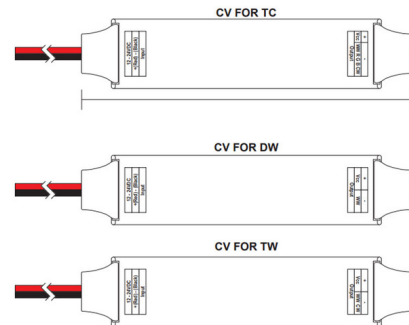

Lightology

lightology.com
866-954-4489
05-18-26

Project: _____
 Company: _____
 Location: _____ Fixture Type: _____
 SPEC #: **EDG1538211**
 Approved On: _____ Approved By: _____

90Deg L Connect/Left-Right-Wiz CV Bridgebox/Recessed Curve By PureEdge Lighting

Description

WiZ Pro CV Bridgeboxes are included with all Pure Smart WiZ Pro connected power feed ordering codes and allow for integration into WiZ Pro wireless control ecosystem. The Flexible 90 Degree L Connector Left and Right is to be used for replacement only for PureEdge Recessed Curve products. Pure Smart/WiZ Pro CV Bridgeboxes are pre-programmed with Pure Smart app icons, and proprietary color mixing for Tunable White and RGBTW. Color Temperature Options: Static White Tunable White TruColor 5 Watt RGB + 5 Watt Tunable White TruColor 5 Watt RGB + 7 Watt Tunable White

Shown in white

Specifications

COLOR	N/A
BODY FINISH	White
WATTAGE	N/A
DIMMER	N/A
DIMENSIONS	4.88"L x 1"W
BULB	N/A

CLICK TO VIEW PRODUCT

Notes: