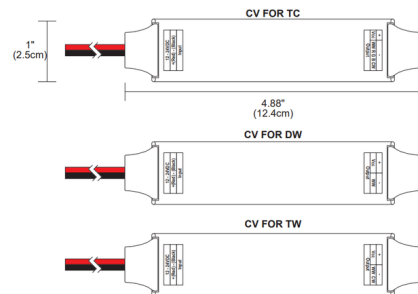

Lightology

lightology.com
866-954-4489
05-18-26

Project: _____
 Company: _____
 Location: _____ Fixture Type: _____
 SPEC #: **EDG1538211**
 Approved On: _____ Approved By: _____

90Deg L Connect/Left-Right-Wiz CV Bridgebox/Recessed Curve By PureEdge Lighting

Description

WiZ Pro CV Bridgeboxes are included with all Pure Smart WiZ Pro connected power feed ordering codes and allow for integration into WiZ Pro wireless control ecosystem. The Flexible 90 Degree L Connector Left and Right is to be used for replacement only for PureEdge Recessed Curve products. Pure Smart/WiZ Pro CV Bridgeboxes are pre-programmed with Pure Smart app icons, and proprietary color mixing for Tunable White and RGBTW. Color Temperature Options: Static White Tunable White TruColor 5 Watt RGB + 5 Watt Tunable White TruColor 5 Watt RGB + 7 Watt Tunable White

Shown in white

Specifications

COLOR	N/A
BODY FINISH	White
WATTAGE	N/A
DIMMER	N/A
DIMENSIONS	4.88"L x 1"W
BULB	N/A

CLICK TO VIEW PRODUCT

Notes: