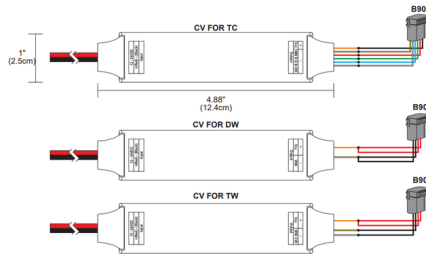

Lightology

lightology.com
866-954-4489
05-17-26

Project: _____
 Company: _____
 Location: _____ Fixture Type: _____
 SPEC #: **EDG1538215**
 Approved On: _____ Approved By: _____

90 Degree Connector - Wiz Pro CV Bridgebox/Recessed Curve By PureEdge Lighting

Description

WiZ Pro CV Bridgeboxes are included with all Pure Smart WiZ Pro connected power feed ordering codes and allow for integration into WiZ Pro wireless control ecosystem. The 90 Degree Connector is to be used for replacement only for PureEdge Recessed Curve products. Pure Smart/WiZ Pro CV Bridgeboxes are pre-programmed with Pure Smart app icons, and proprietary color mixing for Tunable White and RGBTW. Color Temperature Options: Static White Tunable White TruColor 5 Watt RGB + 5 Watt Tunable White TruColor 5 Watt RGB + 7 Watt Tunable White

Shown in white

Specifications

COLOR	N/A
BODY FINISH	White
WATTAGE	N/A
DIMMER	N/A
DIMENSIONS	4.88"L x 1"W
BULB	N/A

CLICK TO VIEW PRODUCT

Notes: