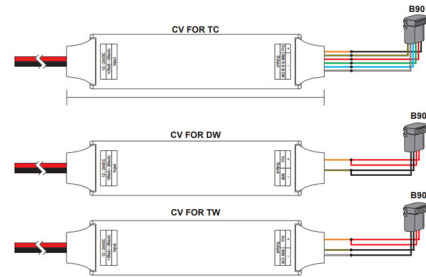

Lightology

lightology.com
866-954-4489
05-17-26

Project: _____
 Company: _____
 Location: _____ Fixture Type: _____
 SPEC #: **EDG1538215**
 Approved On: _____ Approved By: _____

90 Degree Connector - Wiz Pro CV Bridgebox/Recessed Curve By PureEdge Lighting

Description

WiZ Pro CV Bridgeboxes are included with all Pure Smart WiZ Pro connected power feed ordering codes and allow for integration into WiZ Pro wireless control ecosystem. The 90 Degree Connector is to be used for replacement only for PureEdge Recessed Curve products. Pure Smart/WiZ Pro CV Bridgeboxes are pre-programmed with Pure Smart app icons, and proprietary color mixing for Tunable White and RGBTW. Color Temperature Options: Static White Tunable White TruColor 5 Watt RGB + 5 Watt Tunable White TruColor 5 Watt RGB + 7 Watt Tunable White

Shown in white

Specifications

COLOR	N/A
BODY FINISH	White
WATTAGE	N/A
DIMMER	N/A
DIMENSIONS	4.88"L x 1"W
BULB	N/A

CLICK TO VIEW PRODUCT

Notes: