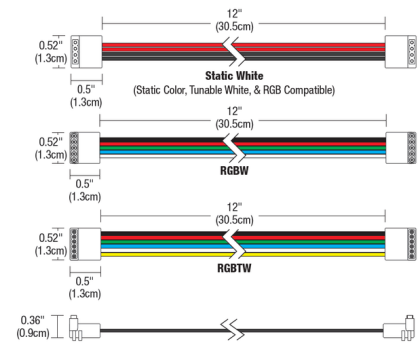

## B90 90 Degree Dual Ended Connector By PureEdge Lighting

### Description

The B90 90 Degree Dual Ended Connector is included with end power components. Ordering code is for replacement purposes only. Color Temperature Options: All Other Color Temperatures: Static White, Static Color, Tunable White, RGBRGBW (Red, Green, Blue and White) RGBTW (Red, Blue, Green and Tunable White 1500K-6500K)

### Specifications

COLOR	.....	N/A
BODY FINISH	.....	Black
WATTAGE	.....	N/A
DIMMER	.....	N/A
DIMENSIONS	.....	12"L x 0.52"W
BULB	.....	N/A

CLICK TO VIEW PRODUCT

Notes: