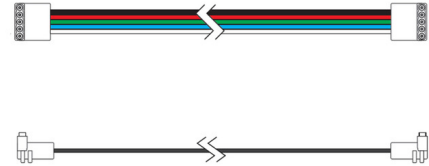

## B90 90 Degree Dual Ended Connector By PureEdge Lighting

### Description

The B90 90 Degree Dual Ended Connector is included with end power components. Ordering code is for replacement purposes only. Color Temperature Options: All Other Color Temperatures: Static White, Static Color, Tunable White, RGBRGBW (Red, Green, Blue and White) RGBTW (Red, Blue, Green and Tunable White 1500K-6500K)

### Specifications

COLOR	.....	N/A
BODY FINISH	.....	Black
WATTAGE	.....	N/A
DIMMER	.....	N/A
DIMENSIONS	.....	12"L x 0.52"W
BULB	.....	N/A

CLICK TO VIEW PRODUCT

Notes: