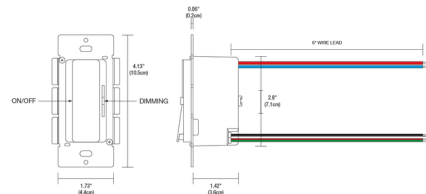

### Description

The Power Dim 2-in-1 is a Static White dimmer with an integrated LED driver that converts 120VAC to low voltage 48VDC (up to 96W). Designed for installation in a standard single-gang electrical box, it eliminates the need for separate remote drivers, reducing clutter and simplifying installation. PureEdge Lighting's Power Driver combines an ELV dimmer and driver in a single, wall mounted unit. Kit includes driver/dimmer, faceplate, and mounting hardware. The integrated design delivers smooth, flicker-free dimming and avoids driver/switch compatibility issues. Features soft start and built-in short-circuit, overload, and thermal protection. Indoor use only.

### Specifications

COLOR	N/A
BODY FINISH	White
WATTAGE	96W
DIMMER	N/A
DIMENSIONS	1.73\"W x 4.13\"H x 1.42\"D
BULB NOT INCLUDED	LED/96W/48V LED

CLICK TO VIEW PRODUCT

Notes: