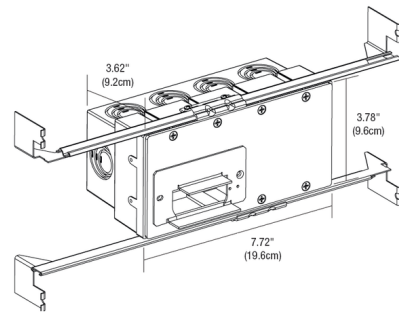

## TruCirque Center Feed with 4-Gang Junction Box By PureEdge Lighting

### Description

The PureSmart 4-Gang Junction Box (included with TruCirque .5 complete fixture ordering code). Includes a 4-gang junction box with adjustable bar hangers. Needs two Class 2, 14 AWG stranded conductors for each Pure Smart/WiZ Pro Bridgebox. Note: One Junction Box is included with TruCirque .5 complete fixture. Can be quick shipped for rough-in.

### Specifications

COLOR	N/A
BODY FINISH	Galvanized
WATTAGE	N/A
DIMMER	N/A
DIMENSIONS	7.72"W x 3.78"H x 3.62"D
BULB	N/A

CLICK TO VIEW PRODUCT

Notes: