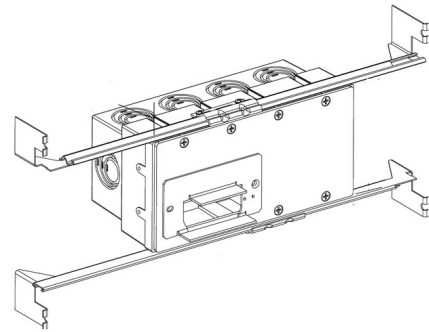

## TruCirque Center Feed with 4-Gang Junction Box By PureEdge Lighting

### Description

The PureSmart 4-Gang Junction Box (included with TruCirque .5 complete fixture ordering code). Includes a 4-gang junction box with adjustable bar hangers. Needs two Class 2, 14 AWG stranded conductors for each Pure Smart/WiZ Pro Bridgebox. Note: One Junction Box is included with TruCirque .5 complete fixture. Can be quick shipped for rough-in.

### Specifications

COLOR	N/A
BODY FINISH	Galvanized
WATTAGE	N/A
DIMMER	N/A
DIMENSIONS	7.72"W x 3.78"H x 3.62"D
BULB	N/A

CLICK TO VIEW PRODUCT

Notes: