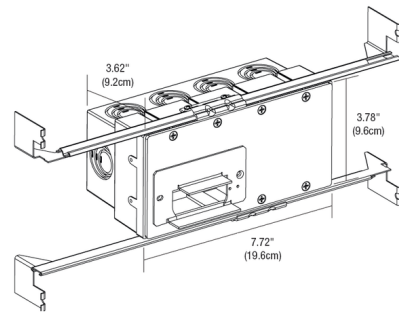

Specifications

COLOR	N/A
BODY FINISH	Galvanized
WATTAGE	N/A
DIMMER	N/A
DIMENSIONS	7.72"W x 3.78"H x 3.62"D
BULB	N/A

CLICK TO VIEW PRODUCT

Notes: