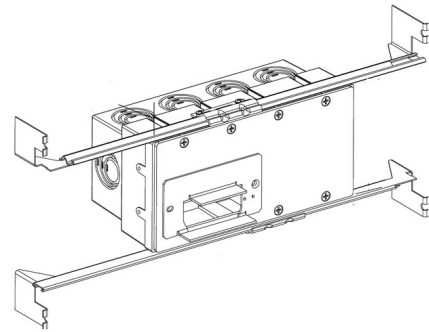

Lightology

lightology.com
866-954-4489
07-10-26

Project: _____

Company: _____

Location: _____ Fixture Type: _____

SPEC #: **EDG1538231**

Approved On: _____ Approved By: _____

TruCirque Center Feed with 4-Gang Junction Box

By PureEdge Lighting

Description

The PureSmart 4-Gang Junction Box (included with TruCirque .5 complete fixture ordering code). Includes a 4-gang junction box with adjustable bar hangers. Needs two Class 2, 14 AWG stranded conductors for each Pure Smart/WiZ Pro Bridgebox. Note: One Junction Box is included with TruCirque .5 complete fixture. Can be quick shipped for rough-in.

Shown in galvanized

Specifications

COLOR	N/A
BODY FINISH	Galvanized
WATTAGE	N/A
DIMMER	N/A
DIMENSIONS	7.72"W x 3.78"H x 3.62"D
BULB	N/A

CLICK TO VIEW PRODUCT

Notes: