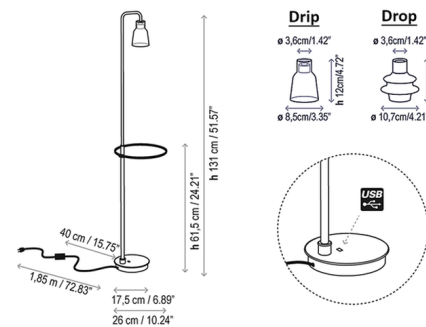

CLICK TO VIEW PRODUCT

Notes: