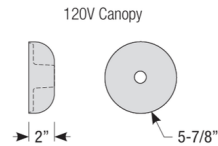

CLICK TO VIEW PRODUCT

Notes: