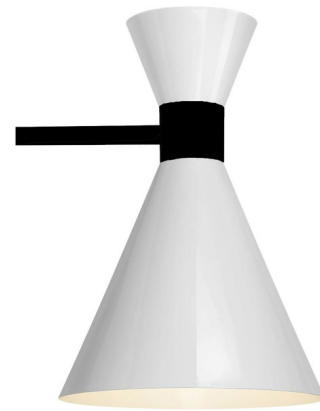

Lightology

lightology.com
866-954-4489
04-22-26

Project: _____

Company: _____

Location: _____ Fixture Type: _____

SPEC #: **RLM1538237**

Approved On: _____ Approved By: _____

Mid Century RLM LED Wall Light - Overstock

By Troy RLM

Description

The Mid Century Wall Light is a sleek industrial piece that brings a contemporary vibe into any room of your home or exterior space. Available in Semi Gloss White with Gloss White interior and Matte Black center adapter and arm. Note: This is a discontinued model and limited to quantity on hand.

Specifications

COLOR Gloss White
 BODY FINISH Matte Black
 WATTAGE 12W
 DIMMER Standard 120V
 DIMENSIONS 8"W x 12.12"H x 12"D
 INTEGRATED LED MODULE 1 x LED/12W/120V LED

Technical Information

LAMP LIFE 50000 hours
 COLOR RENDERING 90 CRI
 LAMP COLOR 2700K
 LUMENS/WATT 70.33
 LUMINOUS FLUX 844 lumens

Shown in matte black / gloss white

CLICK TO VIEW PRODUCT

Notes: