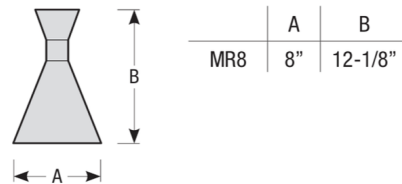

CLICK TO VIEW PRODUCT

Notes: