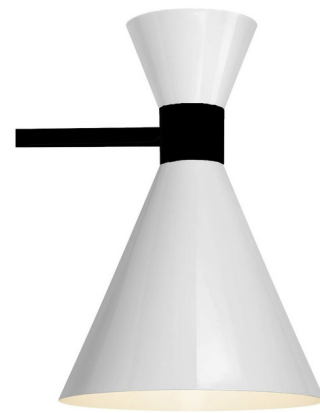

Lightology

lightology.com
866-954-4489
07-02-26

Project: _____
Company: _____
Location: _____ Fixture Type: _____
SPEC #: **RLM1538237**
Approved On: _____ Approved By: _____

Mid Century RLM LED Wall Light - Overstock

By Troy RLM

Description

The Mid Century Wall Light is a sleek industrial piece that brings a contemporary vibe into any room of your home or exterior space. Available in Semi Gloss White with Gloss White interior and Matte Black center adapter and arm. Note: This is a discontinued model and limited to quantity on hand.

Specifications

COLOR . . . . . Gloss White
BODY FINISH . . . . . Matte Black
WATTAGE 12W
DIMMER . . . . . Standard 120V
DIMENSIONS . . . . . 8"W x 12.12"H x 12"D
INTEGRATED LED MODULE . . . . . 1 x LED/12W/120V LED

Technical Information

LAMP LIFE . . . . . 50000 hours
COLOR RENDERING . . . . . 90 CRI
LAMP COLOR 2700K
LUMENS/WATT 70.33
LUMINOUS FLUX . . . . . 844 lumens

Shown in matte black / gloss white