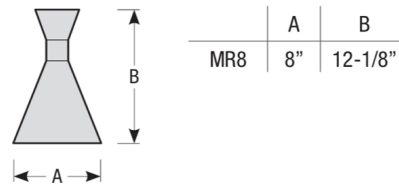

CLICK TO VIEW PRODUCT

Notes: