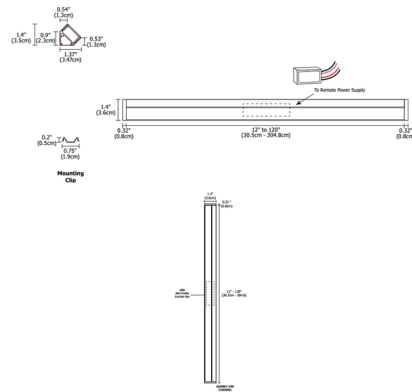

Lightology

lightology.com
866-954-4489
04-23-26

Project: _____

Company: _____

Location: _____ Fixture Type: _____

SPEC #: **EDG1538238**

Approved On: _____ Approved By: _____

Audrey Bath Bar - Floor Model

By PureEdge Lighting

Description

The Audrey Vanity Bath Bar with 1 Inch Rectangle Canopy features a milky white diffuser lens that provides uniform light without hotspots. Can be mounted in a horizontal or vertical position. Available in increments of 12 inches, 5 LED watts per foot and 2700K color temperature. Finished lengths include end caps. Fixture includes a 120 volt input and the Slim Profile Junction Box (IRE) that does not require a canopy. NOTE: This is a floor model and limited to quantity on hand.

Specifications

COLOR . . . . . N/A
BODY FINISH . . . . . Satin Nickel
WATTAGE 8W
DIMMER . . . . . Low Voltage Electronic
DIMENSIONS . . . . . 20.3"L x 1.37"W x 1.4"H
INTEGRATED LED MODULE . . . . . 1 x LED/8W/24V LED

Technical Information

LAMP LIFE . . . . . 50000 hours
COLOR RENDERING . . . . . 92 CRI
LAMP COLOR 2700K
LUMENS/WATT 49.00
LUMINOUS FLUX . . . . . 392 lumens

Shown in satin nickel

CLICK TO VIEW PRODUCT

Notes: