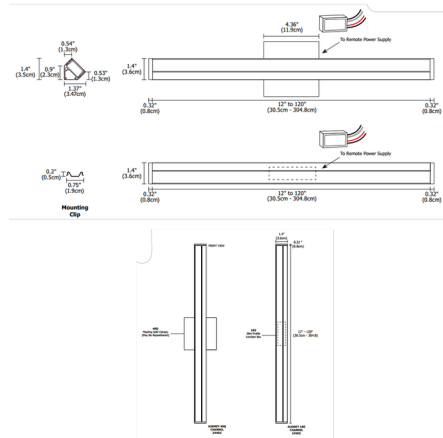

By PureEdge Lighting

Description

The Audrey Vanity Bath Bar with 1 Inch rectangular canopy features a milky white diffuser lens that provides uniform light without hotspots. Can be mounted in a horizontal or vertical position. Available in increments from of 12, 5 LED watts per foot, and 2700K color temperature options. Finished lengths include end caps. Fixture includes a 120 volt input, 24VDC electronic low voltage power supply that fits inside a standard square 4 inch electrical box with round plaster ring and floating split canopy (4SQ), or the Slim Profile Junction Box (1RE) that does not require a canopy. Limited quantities available.

Specifications

COLOR	N/A
BODY FINISH	Satin Nickel
WATTAGE	16W
DIMMER	Low Voltage Electronic
DIMENSIONS	39.5"L x 1.37"W x 1.4"H
INTEGRATED LED MODULE	1 x LED/16W/24V LED

Technical Information

LAMP LIFE	50000 hours
COLOR RENDERING	92 CRI
LAMP COLOR	2700K
LUMENS/WATT	47.75
LUMINOUS FLUX	764 lumens

Shown in satin nickel

CLICK TO VIEW PRODUCT

Notes: