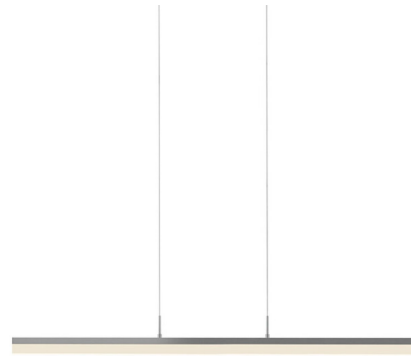

By SONNEMAN

Description

Stiletto LED Linear Pendant designed by Robert Sonneman, is ultra-sophisticated and extraordinarily precise. With solid acrylic thrust through a minimally present aluminum channel, this piece is perfect for even illumination.

Specifications

COLOR Frosted
BODY FINISH Bright Satin Aluminum
WATTAGE 15W
DIMMER Low Voltage Electronic
DIMENSIONS 44.25"L x 0.75"W x 4.25"H
INTEGRATED LED MODULE 1 x LED/15W/120V LED

Technical Information

COLOR RENDERING 80 CRI
LAMP COLOR 3000K
LUMENS/WATT 89.33
LUMINOUS FLUX 1340 lumens

Shown in bright satin aluminum / frosted

CLICK TO VIEW PRODUCT

Notes: