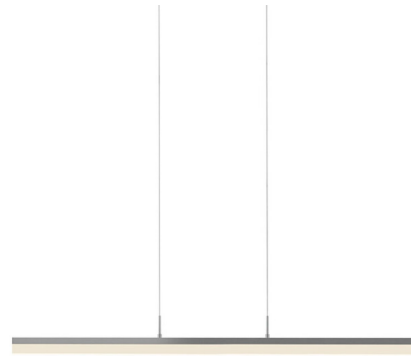

By Sonneman

Description

Stiletto LED Linear Pendant designed by Robert Sonneman, is ultra-sophisticated and extraordinarily precise. With solid acrylic thrust through a minimally present aluminum channel, this piece is perfect for even illumination.

Specifications

COLOR Frosted
BODY FINISH Bright Satin Aluminum
WATTAGE 15W
DIMMER Low Voltage Electronic
DIMENSIONS 44.25"L x 0.75"W x 4.25"H
INTEGRATED LED MODULE 1 x LED/15W/120V LED

Technical Information

COLOR RENDERING 80 CRI
LAMP COLOR 3000K
LUMENS/WATT 89.33
LUMINOUS FLUX 1340 lumens

Shown in bright satin aluminum / frosted

CLICK TO VIEW PRODUCT

Notes: