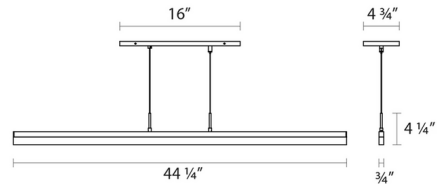

CLICK TO VIEW PRODUCT

Notes: