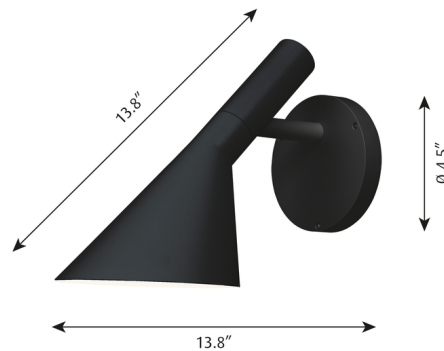

### Description

AJ 50 Outdoor Wall Light designed by Arne Jacobsen, is based on geometric shapes - a cylinder, the socket and a cone, the shade. The fixture emits downward directed light. The shade is painted white on the inside to ensure a soft comfortable light distribution. Phase dimming.

### Specifications

COLOR	N/A
BODY FINISH	Aluminum
WATTAGE	9W
DIMMER	Low Voltage Electronic
DIMENSIONS	7"W x 9.8"H x 13.8"D
INTEGRATED LED MODULE	1 x LED/9W/120V LED