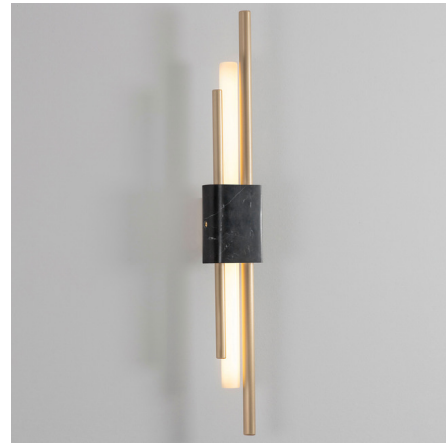

## Tanto Wall Sconce - Overstock

By Bert Frank

### Description

The Tanto Wall Sconce combines a boldly modern silhouette with the age-old materials of brass, marble, and glass to create a striking, dynamic fixture. The light source is housed within an opal glass cylinder with decorative brass rods and a chunk of polished marble adding an opulent accent. The slim, asymmetrical design is a perfect fit for any modern interior. Includes mounting plate to cover standard 4 inch US junction box. Note: UL certification is available upon request for an additional charge. Please contact our sales team for assistance.

Shown in black marble / brass

### Specifications

COLOR . . . . . Brass  
BODY FINISH . . . . . Black Marble  
WATTAGE . . . . . 7W  
DIMMER . . . . . Standard 120V  
DIMENSIONS . . . . . 3.55"W x 25.61"H x 3.55"D  
BULB INCLUDED . . . . . 1 x Linear/S14d/7W/120V LED  
COUNTRY OF ORIGIN . . . . . United Kingdom