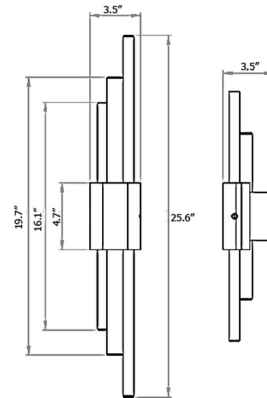

### Description

The Tanto Wall Sconce combines a boldly modern silhouette with the age-old materials of brass, marble, and glass to create a striking, dynamic fixture. The light source is housed within an opal glass cylinder with decorative brass rods and a chunk of polished marble adding an opulent accent. The slim, asymmetrical design is a perfect fit for any modern interior. Includes mounting plate to cover standard 4 inch US junction box. Note: UL certification is available upon request for an additional charge. Please contact our sales team for assistance.

### Specifications

COLOR . . . . . Brass  
BODY FINISH . . . . . Black Marble  
WATTAGE . . . . . 7W  
DIMMER . . . . . Standard 120V  
DIMENSIONS . . . . . 3.55"W x 25.61"H x 3.55"D  
BULB INCLUDED . . . . . 1 x Linear/S14d/7W/120V LED  
COUNTRY OF ORIGIN . . . . . United Kingdom