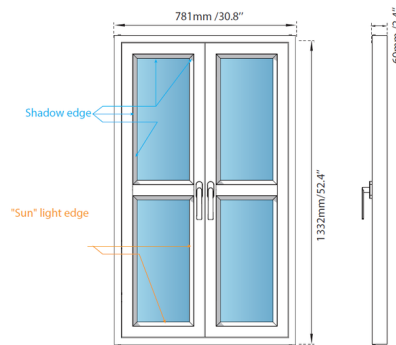

CLICK TO VIEW PRODUCT

Notes: