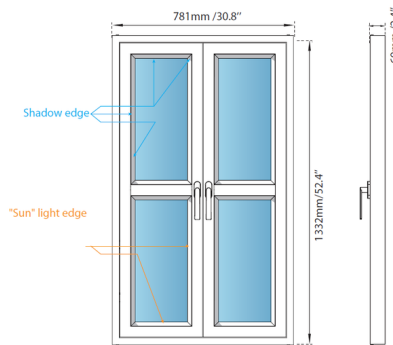

CLICK TO VIEW PRODUCT

Notes: