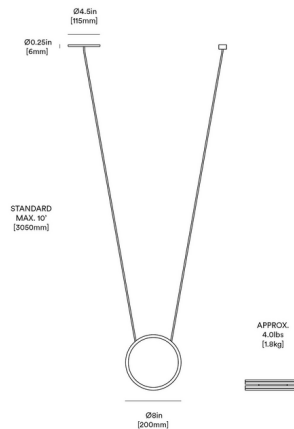

Description

The dynamic Highwire Pendant defines gravity with its sleek balancing act. By weighting the cables with the round light, the cables trace bespoke shapes through the air, letting the fixture frame any space. These lines are accentuated by the soft glow of light from both sides of each disc, which illuminates the surrounding area and also the fixture itself.

Specifications

COLOR Sandtex Black Canopy
BODY FINISH Brushed Aluminum
WATTAGE 12W
DIMMER Low Voltage Electronic
DIMENSIONS 8"W x 8"H
INTEGRATED LED MODULE 1 x LED/12W/120V LED
COUNTRY OF ORIGIN Canada

Technical Information

COLOR RENDERING 97 CRI
LAMP COLOR 2700K
LUMENS/WATT 71.67
LUMINOUS FLUX 860 lumens

Shown in brushed aluminum / sandtex black canopy

CLICK TO VIEW PRODUCT

Notes: