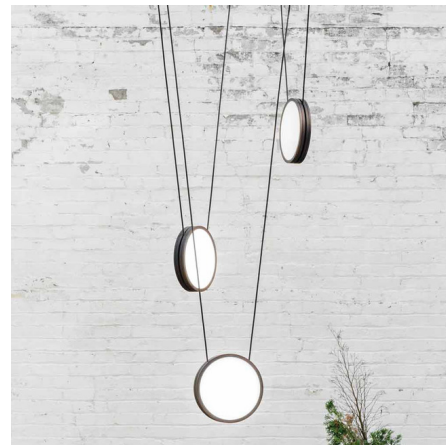

Lightology

lightology.com
866-954-4489
06-30-26

Project: _____
Company: _____
Location: _____ Fixture Type: _____
SPEC #: **ANY1538392**
Approved On: _____ Approved By: _____

Highwire Trio Chandelier By Anony

Description

The dynamic Highwire Trio Chandelier defines gravity with its sleek balancing act. By weighting the cables with the round light, the cables trace bespoke shapes through the air, letting the fixture frame any space. These lines are accentuated by the soft glow of light from both sides of each disc, which illuminates the surrounding area and also the fixture itself.

Specifications

COLOR . . . . . Sandtex Black Canopy
BODY FINISH . . . . . Matte Black
WATTAGE 36W
DIMMER . . . . . Low Voltage Electronic
DIMENSIONS . . . . . 8"W x 8"H
INTEGRATED LED MODULE . . . . . 3 x LED/12W/120V LED
COUNTRY OF ORIGIN . . . . . Canada

Technical Information

COLOR RENDERING . . . . . 97 CRI
LAMP COLOR 2700K
LUMENS/WATT 215.00
LUMINOUS FLUX . . . . . 2580 lumens

Shown in matte black / sandtex black canopy