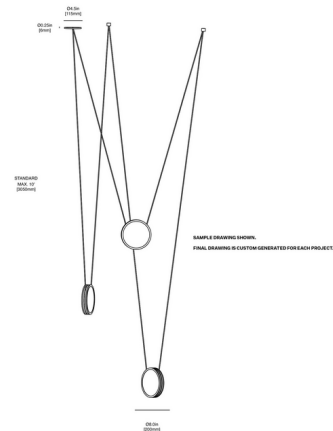

Description

The dynamic Highwire Trio Chandelier defines gravity with its sleek balancing act. By weighting the cables with the round light, the cables trace bespoke shapes through the air, letting the fixture frame any space. These lines are accentuated by the soft glow of light from both sides of each disc, which illuminates the surrounding area and also the fixture itself.

Specifications

COLOR Sandtex Black Canopy
 BODY FINISH Matte Black
 WATTAGE 36W
 DIMMER Low Voltage Electronic
 DIMENSIONS 8"W x 8"H
 INTEGRATED LED MODULE 3 x LED/12W/120V LED
 COUNTRY OF ORIGIN Canada

Technical Information

COLOR RENDERING 97 CRI
 LAMP COLOR 2700K
 LUMENS/WATT 215.00
 LUMINOUS FLUX 2580 lumens

Shown in matte black / sandtex black canopy

CLICK TO VIEW PRODUCT

Notes: