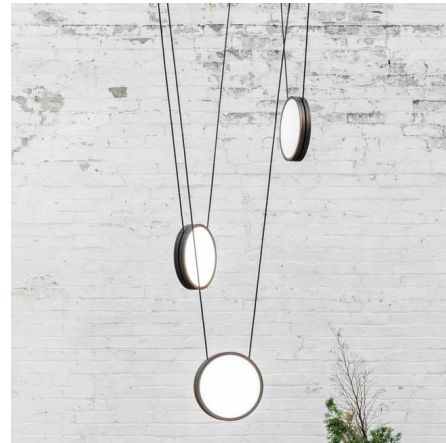

Lightology

lightology.com
866-954-4489
04-22-26

Project: _____

Company: _____

Location: _____ Fixture Type: _____

SPEC #: **ANY1538392**

Approved On: _____ Approved By: _____

Highwire Trio Chandelier

By Anony

Description

The dynamic Highwire Trio Chandelier defines gravity with its sleek balancing act. By weighting the cables with the round light, the cables trace bespoke shapes through the air, letting the fixture frame any space. These lines are accentuated by the soft glow of light from both sides of each disc, which illuminates the surrounding area and also the fixture itself.

Specifications

COLOR . . . . . Sandtex Black Canopy
BODY FINISH . . . . . Matte Black
WATTAGE 36W
DIMMER . . . . . Low Voltage Electronic
DIMENSIONS . . . . . 8"W x 8"H
INTEGRATED LED MODULE . . . . . 3 x LED/12W/120V LED
COUNTRY OF ORIGIN . . . . . Canada

Technical Information

COLOR RENDERING . . . . . 97 CRI
LAMP COLOR 2700K
LUMENS/WATT 215.00
LUMINOUS FLUX . . . . . 2580 lumens

Shown in matte black / sandtex black canopy