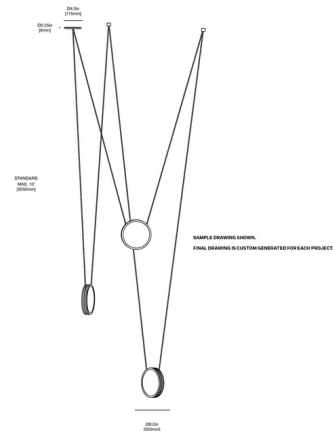

CLICK TO VIEW PRODUCT

Notes: