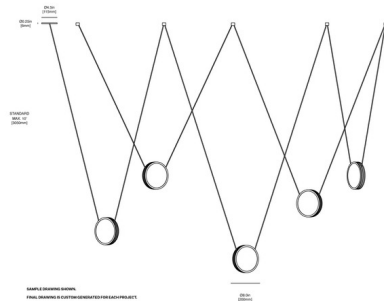

By Anony

Description

The dynamic Highwire Quintet Chandelier defines gravity with its sleek balancing act. By weighting the cables with the round light, the cables trace bespoke shapes through the air, letting the fixture frame any space. These lines are accentuated by the soft glow of light from both sides of each disc, which illuminates the surrounding area and also the fixture itself.

Specifications

COLOR Brushed Nickel Canopy
BODY FINISH Brushed Aluminum
WATTAGE 60W
DIMMER Low Voltage Electronic
DIMENSIONS 8"W x 8"H
INTEGRATED LED MODULE 5 x LED/12W/120V LED
COUNTRY OF ORIGIN Canada

Technical Information

COLOR RENDERING 97 CRI
LAMP COLOR 2700K
LUMENS/WATT 358.33
LUMINOUS FLUX 4300 lumens

Shown in brushed aluminum / brushed nickel canopy

CLICK TO VIEW PRODUCT

Notes: