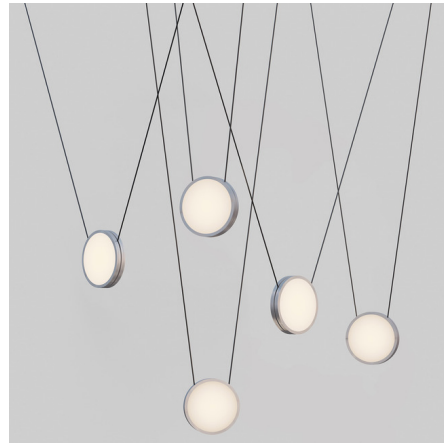

By Anony

Description

The dynamic Highwire Quintet Chandelier defines gravity with its sleek balancing act. By weighting the cables with the round light, the cables trace bespoke shapes through the air, letting the fixture frame any space. These lines are accentuated by the soft glow of light from both sides of each disc, which illuminates the surrounding area and also the fixture itself.

Specifications

COLOR Brushed Nickel Canopy
BODY FINISH Brushed Aluminum
WATTAGE 60W
DIMMER Low Voltage Electronic
DIMENSIONS 8"W x 8"H
INTEGRATED LED MODULE 5 x LED/12W/120V LED
COUNTRY OF ORIGIN Canada

Technical Information

COLOR RENDERING 97 CRI
LAMP COLOR 2700K
LUMENS/WATT 358.33
LUMINOUS FLUX 4300 lumens

Shown in brushed aluminum / brushed nickel canopy

CLICK TO VIEW PRODUCT

Notes: