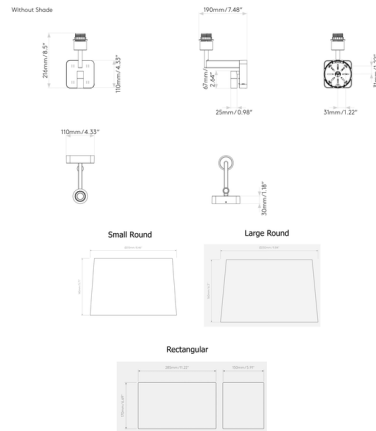

### Description

The Beaumont Reading Wall Sconce is a refined, modern accent lamp perfect for both residential and hospitality spaces. The angled arm is paired with a square backplate with rounded edges which soften the lamp's expression. An LED spotlight located the backplate can be used to aim light for reading or other tasks. A variety of fabric shade options are available to customize the look. On/off switches for main bulb and spotlight located on backplate. Note: The Putty shade color is not available with Rectangle shade. The Oyster shade color is not available with Large Round shade.

### Specifications

COLOR . . . . . Oyster  
 BODY FINISH . . . . . Matte Black  
 WATTAGE . . . . . 13.7W  
 DIMMER . . . . . Standard 120V  
 DIMENSIONS . . . . . 11.22"W x 15.19"H x 5.91"D  
 BULB NOT INCLUDED . . . . . 1 x A19/Medium (E26)/12W/120V LED  
 BULB NOT INCLUDED . . . . . 1 x LED/1.7W/120V LED  
 COUNTRY OF ORIGIN . . . . . China

### Technical Information

PRODUCT DIMENSIONS . . . . . Backplate: 4.3"W x 4.3"H square

Shown in matte black / oyster

CLICK TO VIEW PRODUCT

Notes: