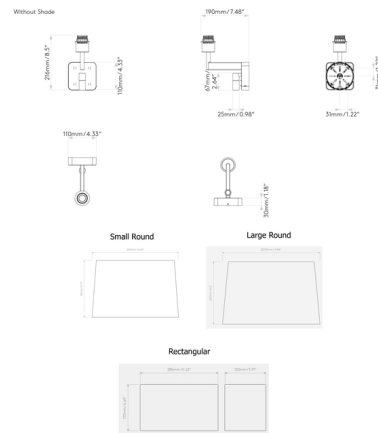

Description

The Beaumont Reading Wall Sconce is a refined, modern accent lamp perfect for both residential and hospitality spaces. The angled arm is paired with a square backplate with rounded edges which soften the lamp's expression. An LED spotlight located the backplate can be used to aim light for reading or other tasks. A variety of fabric shade options are available to customize the look. On/off switches for main bulb and spotlight located on backplate. Note: The Putty shade color is not available with Rectangle shade. The Oyster shade color is not available with Large Round shade.

Specifications

COLOR Oyster
 BODY FINISH Matte Black
 WATTAGE 13.7W
 DIMMER Standard 120V
 DIMENSIONS 11.22"W x 15.19"H x 5.91"D
 BULB NOT INCLUDED 1 x A19/Medium (E26)/12W/120V LED
 BULB NOT INCLUDED 1 x LED/1.7W/120V LED
 COUNTRY OF ORIGIN China

Technical Information

PRODUCT DIMENSIONS Backplate: 4.3"W x 4.3"H square

Shown in matte black / oyster

CLICK TO VIEW PRODUCT

Notes: