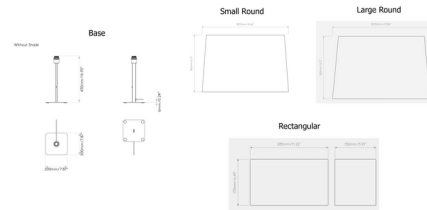

Description

The Beaumont Table Lamp is a refined, modern accent lamp perfect for bedside or end tables in both residential and hospitality spaces. The square stem is paired with a square base with rounded edges which soften the lamp's expression. A variety of fabric shade options are available to customize the look. On/off switch on stem. Note: The Putty shade color is not available with Rectangle shade. The Oyster shade color is not available with Large Round shade.

Shown in matte black / putty

Specifications

COLOR	Putty
BODY FINISH	Matte Black
WATTAGE	12W
DIMMER	N/A
DIMENSIONS	8.46"W x 22.6"H x 8.46"D
BULB NOT INCLUDED	1 x A19/Medium (E26)/12W/120V LED
COUNTRY OF ORIGIN	China

Technical Information

PRODUCT DIMENSIONS	Cord Length: 78.7"
--------------------	--------------------

CLICK TO VIEW PRODUCT

Notes: