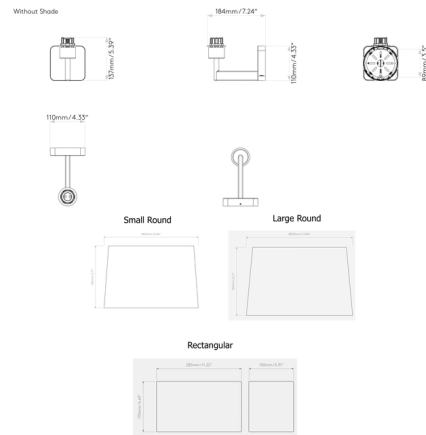

Specifications

COLOR White
BODY FINISH Matte Black
WATTAGE 12W
DIMMER Standard 120V
DIMENSIONS 8.5"W x 11.1"H x 8.5"D
BULB NOT INCLUDED 1 x A19/Medium (E26)/12W/120V LED
COUNTRY OF ORIGIN China

Technical Information

PRODUCT DIMENSIONS Backplate: 4.3"W x 4.3"H square

Shown in matte black / white

CLICK TO VIEW PRODUCT

Notes: