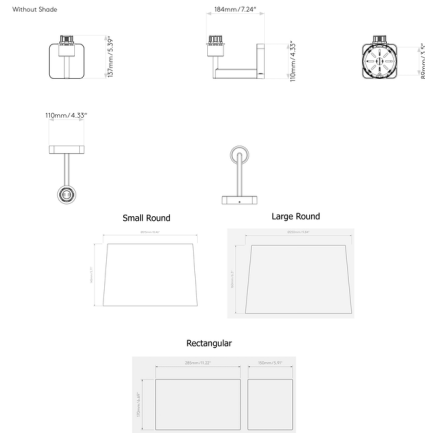

Description

The Beaumont Wall Sconce is a refined, modern accent lamp perfect for both residential and hospitality spaces. The angled arm is paired with a square backplate with rounded edges which soften the lamp's expression. A variety of fabric shade options are available to customize the look. Note: The Putty shade color is not available with Rectangle shade. The Oyster shade color is not available with Large Round shade.

Specifications

COLOR White
 BODY FINISH Matte Black
 WATTAGE 12W
 DIMMER Standard 120V
 DIMENSIONS 8.5"W x 11.1"H x 8.5"D
 BULB NOT INCLUDED 1 x A19/Medium (E26)/12W/120V LED
 COUNTRY OF ORIGIN China

Technical Information

PRODUCT DIMENSIONS Backplate: 4.3"W x 4.3"H square

Shown in matte black / white

CLICK TO VIEW PRODUCT

Notes: