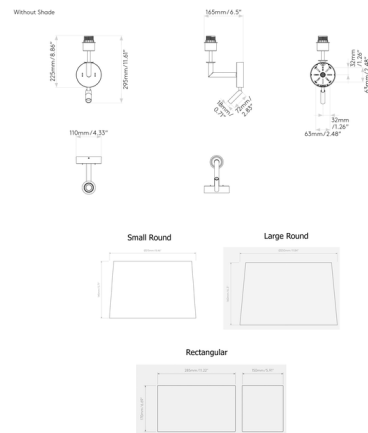

Description

The Club Reading Wall Sconce is a refined, modern accent lamp perfect for both residential and hospitality spaces. The angled arm is paired with a round backplate which softens the lamp's expression. An LED spotlight located the backplate can be used to aim light for reading or other tasks. A variety of fabric shade options are available to customize the look. On/off switch for main bulb and spotlight located on backplate. Note: The Putty shade color is not available with Rectangle shade. The Oyster shade color is not available with Large Round shade.

Shown in bronze / brass / black

Specifications

COLOR	Black
BODY FINISH	Bronze / Brass
WATTAGE	13.7W
DIMMER	Standard 120V
DIMENSIONS	8.46"W x 17.32"H x 8.46"D
BULB NOT INCLUDED	1 x A19/Medium (E26)/12W/120V LED
BULB NOT INCLUDED	1 x LED/1.7W/120V LED
COUNTRY OF ORIGIN	China

Technical Information

PRODUCT DIMENSIONS Backplate: 4.3" diameter

CLICK TO VIEW PRODUCT

Notes: