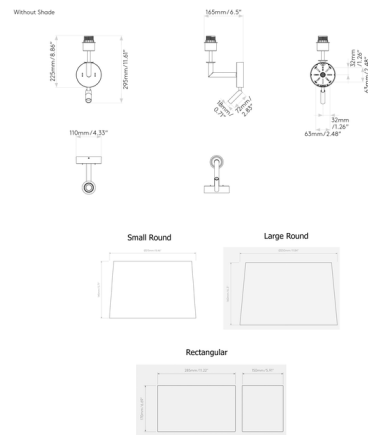

Description

The Club Reading Wall Sconce is a refined, modern accent lamp perfect for both residential and hospitality spaces. The angled arm is paired with a round backplate which softens the lamp's expression. An LED spotlight located the backplate can be used to aim light for reading or other tasks. A variety of fabric shade options are available to customize the look. On/off switch for main bulb and spotlight located on backplate. Note: The Putty shade color is not available with Rectangle shade. The Oyster shade color is not available with Large Round shade.

Shown in bronze / brass / black

Specifications

COLOR	Black
BODY FINISH	Bronze / Brass
WATTAGE	13.7W
DIMMER	Standard 120V
DIMENSIONS	8.46"W x 17.32"H x 8.46"D
BULB NOT INCLUDED	1 x A19/Medium (E26)/12W/120V LED
BULB NOT INCLUDED	1 x LED/1.7W/120V LED
COUNTRY OF ORIGIN	China

Technical Information

PRODUCT DIMENSIONS Backplate: 4.3" diameter

CLICK TO VIEW PRODUCT

Notes: