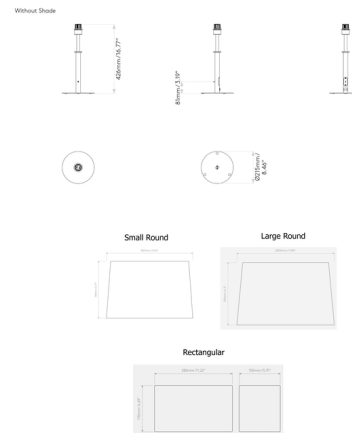

### Specifications

COLOR	White
BODY FINISH	Bronze / Brass
WATTAGE	9W
DIMMER	N/A
DIMENSIONS	8.46"W x 22.48"H x 8.46"D
BULB NOT INCLUDED	1 x A19/Medium (E26)/9W/120V LED
COUNTRY OF ORIGIN	China

### Technical Information

PRODUCT DIMENSIONS	Cord Length: 78.7"
--------------------	--------------------

CLICK TO VIEW PRODUCT

Notes: