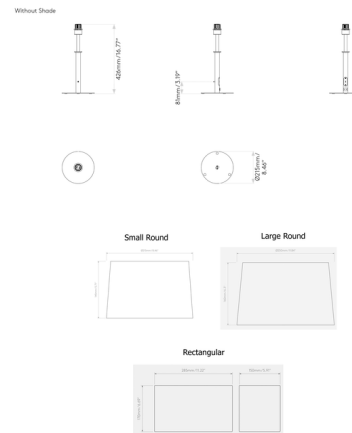

Specifications

COLOR White
 BODY FINISH Bronze / Brass
 WATTAGE 9W
 DIMMER N/A
 DIMENSIONS 8.46"W x 22.48"H x 8.46"D
 BULB NOT INCLUDED 1 x A19/Medium (E26)/9W/120V LED
 COUNTRY OF ORIGIN China

Technical Information

PRODUCT DIMENSIONS Cord Length: 78.7"

Notes:

Shown in bronze / brass / white

CLICK TO VIEW PRODUCT