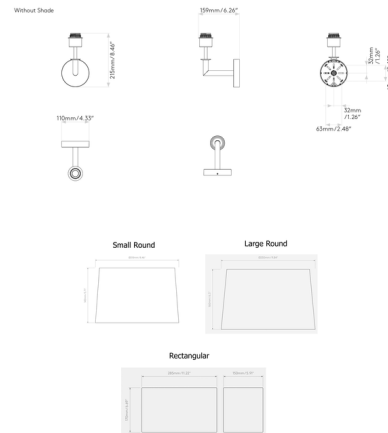

Description

The Club Wall Sconce is a refined, modern accent lamp perfect for both residential and hospitality spaces. The angled arm in two-toned Bronze and Brass finish is paired with a round backplate which softens the lamp's expression. A variety of fabric shade options are available to customize the look. On/off switch for main bulb and spotlight located on backplate. Note: The Putty shade color is not available with Rectangle shade. The Oyster shade color is not available with Large Round shade.

Shown in bronze / brass / oyster

Specifications

COLOR Oyster
BODY FINISH Bronze / Brass
WATTAGE 12W
DIMMER Standard 120V
DIMENSIONS 8.46"W x 14.17"H x 8.46"D
BULB NOT INCLUDED 1 x A19/Medium (E26)/12W/120V LED
COUNTRY OF ORIGIN China

Technical Information

PRODUCT DIMENSIONS Backplate: 4.3" diameter

CLICK TO VIEW PRODUCT

Notes: