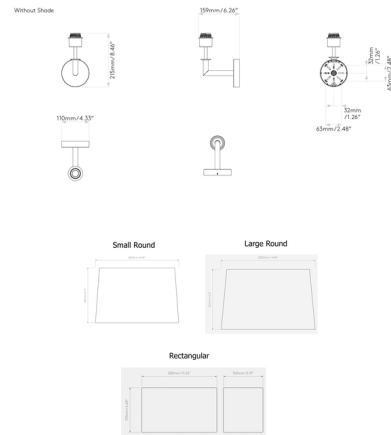

Description

The Club Wall Sconce is a refined, modern accent lamp perfect for both residential and hospitality spaces. The angled arm in two-toned Bronze and Brass finish is paired with a round backplate which softens the lamp's expression. A variety of fabric shade options are available to customize the look. On/off switch for main bulb and spotlight located on backplate. Note: The Putty shade color is not available with Rectangle shade. The Oyster shade color is not available with Large Round shade.

Shown in bronze / brass / oyster

Specifications

| | |
|-------------------|-----------------------------------|
| COLOR | Oyster |
| BODY FINISH | Bronze / Brass |
| WATTAGE | 12W |
| DIMMER | Standard 120V |
| DIMENSIONS | 8.46"W x 14.17"H x 8.46"D |
| BULB NOT INCLUDED | 1 x A19/Medium (E26)/12W/120V LED |
| COUNTRY OF ORIGIN | China |

Technical Information

PRODUCT DIMENSIONS Backplate: 4.3" diameter

CLICK TO VIEW PRODUCT

Notes: