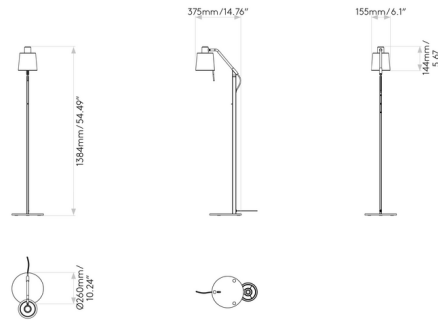

Description

The Edward Floor Lamp features a traditional design filtered through a modern lens, with decorative details pared down in favor of clean, fluid lines. The steel Matte Black base features contrasting gold accents and is complemented by tapered drum shades. The Matte Black and Matte Gold shades are metal, while the Black, Putty and White shades are fabric.

Shown in matte black / matte black metal

Specifications

| | |
|-------------------|-----------------------------------|
| COLOR | Matte Black Metal |
| BODY FINISH | Matte Black |
| WATTAGE | 12W |
| DIMMER | N/A |
| DIMENSIONS | 14.76"W x 54.49"H x 10.24"D |
| BULB NOT INCLUDED | 1 x A19/Medium (E26)/12W/120V LED |
| COUNTRY OF ORIGIN | China |