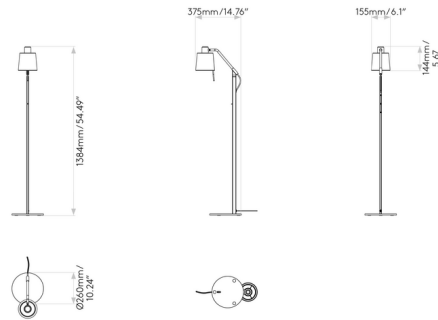

Description

The Edward Floor Lamp features a traditional design filtered through a modern lens, with decorative details pared down in favor of clean, fluid lines. The steel Matte Black base features contrasting gold accents and is complemented by tapered drum shades. The Matte Black and Matte Gold shades are metal, while the Black, Putty and White shades are fabric.

Shown in matte black / matte black metal

Specifications

COLOR	Matte Black Metal
BODY FINISH	Matte Black
WATTAGE	12W
DIMMER	N/A
DIMENSIONS	14.76"W x 54.49"H x 10.24"D
BULB NOT INCLUDED	1 x A19/Medium (E26)/12W/120V LED
COUNTRY OF ORIGIN	China