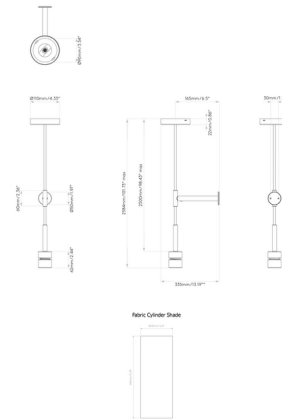

### Description

Crafted from die-cast steel and suspended on a thick braided cable, the Pendant Suspension 3 is a sleek, modern lighting solution for residential and commercial spaces including hotel lobbies, restaurants and bedrooms. The standoff arm from the wall prevents the light from accidentally getting knocked against the wall, ideal for bedside installations, while Bronze and Matte Black finishes offer a dark subdued look. The cylindrical fabric shade offers a warm transitional aesthetic.

### Specifications

COLOR	Putty
BODY FINISH	Matte Black
WATTAGE	12W
DIMMER	Standard 120V
DIMENSIONS	5.31"W x 101.73"H x 13.19"D
BULB NOT INCLUDED	1 x G25/Medium (E26)/12W/120V LED
COUNTRY OF ORIGIN	China