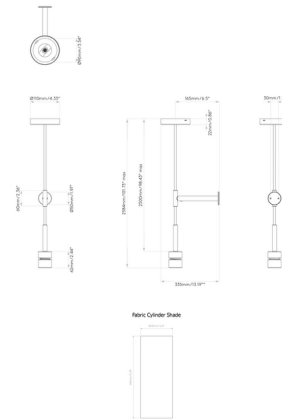

Description

Crafted from die-cast steel and suspended on a thick braided cable, the Pendant Suspension 3 is a sleek, modern lighting solution for residential and commercial spaces including hotel lobbies, restaurants and bedrooms. The standoff arm from the wall prevents the light from accidentally getting knocked against the wall, ideal for bedside installations, while Bronze and Matte Black finishes offer a dark subdued look. The cylindrical fabric shade offers a warm transitional aesthetic.

Shown in matte black / putty

Specifications

COLOR	Putty
BODY FINISH	Matte Black
WATTAGE	12W
DIMMER	Standard 120V
DIMENSIONS	5.31"W x 101.73"H x 13.19"D
BULB NOT INCLUDED	1 x G25/Medium (E26)/12W/120V LED
COUNTRY OF ORIGIN	China