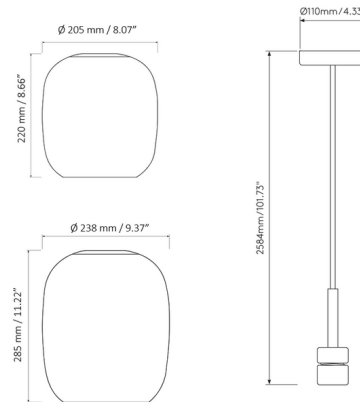

Shown in matte black / clear

Specifications

COLOR	Clear
BODY FINISH	Matte Black
WATTAGE	12W
DIMMER	Standard 120V
DIMENSIONS	8.07"W x 101.73"H
BULB NOT INCLUDED	1 x G25/Medium (E26)/12W/120V LED
COUNTRY OF ORIGIN	China