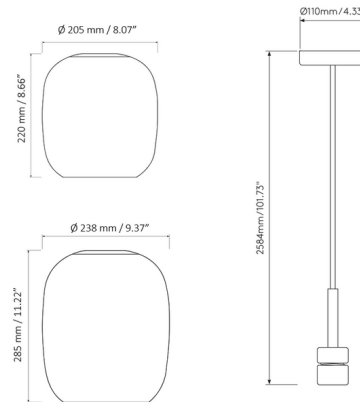

Shown in matte black / clear

Specifications

| | |
|-------------------|-----------------------------------|
| COLOR | Clear |
| BODY FINISH | Matte Black |
| WATTAGE | 12W |
| DIMMER | Standard 120V |
| DIMENSIONS | 8.07"W x 101.73"H |
| BULB NOT INCLUDED | 1 x G25/Medium (E26)/12W/120V LED |
| COUNTRY OF ORIGIN | China |