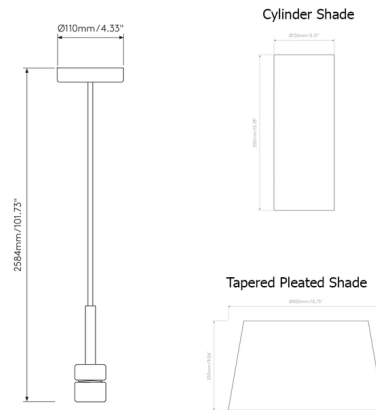

Description

Crafted from die-cast steel and suspended on a thick braided cable, the Pendant Suspension 4 with Fabric Shade is a sleek, modern lighting solution for residential and commercial spaces including hotel lobbies, restaurants and bedrooms. The Bronze and Matte Black finishes offer a dark subdued aesthetic, while the pleated tapered or cylindrical fabric shade adds a warm, transitional touch. Note: The Tapered Pleated shade is not available in Oyster fabric.

Shown in matte black / white

Specifications

COLOR	White
BODY FINISH	Matte Black
WATTAGE	9W
DIMMER	Standard 120V
DIMENSIONS	15.75"W x 9.06"H
BULB NOT INCLUDED	1 x A19/Medium (E26)/9W/120V LED
COUNTRY OF ORIGIN	China