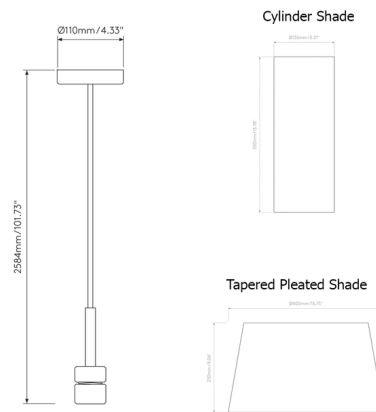

Description

Crafted from die-cast steel and suspended on a thick braided cable, the Pendant Suspension 4 with Fabric Shade is a sleek, modern lighting solution for residential and commercial spaces including hotel lobbies, restaurants and bedrooms. The Bronze and Matte Black finishes offer a dark subdued aesthetic, while the pleated tapered or cylindrical fabric shade adds a warm, transitional touch. Note: The Tapered Pleated shade is not available in Oyster fabric.

Shown in matte black / white

Specifications

COLOR	White
BODY FINISH	Matte Black
WATTAGE	9W
DIMMER	Standard 120V
DIMENSIONS	15.75"W x 9.06"H
BULB NOT INCLUDED	1 x A19/Medium (E26)/9W/120V LED
COUNTRY OF ORIGIN	China