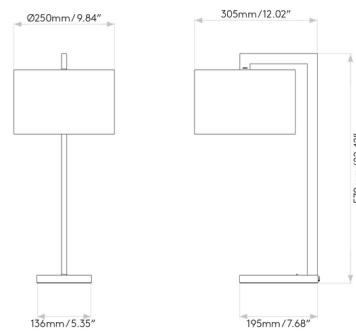

Shown in bronze / putty

Specifications

COLOR Putty
BODY FINISH Bronze
WATTAGE 9W
DIMMER N/A
DIMENSIONS 9.84"W x 22.44"H x 12.02"D
BULB NOT INCLUDED 1 x A19/Medium (E26)/9W/120V LED
COUNTRY OF ORIGIN China

Technical Information

PRODUCT DIMENSIONS Cord Length: 88.4"

CLICK TO VIEW PRODUCT

Notes: