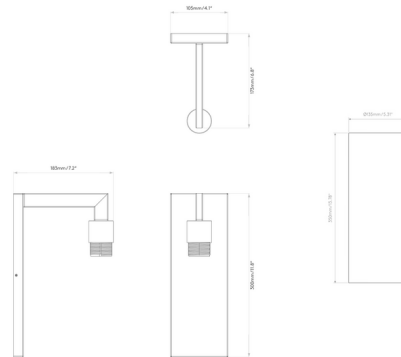

Description

The Ravello Cylinder Wall Sconce features a cylindrical fabric shade supported by an angled steel arm for an elegant modern look. Ravello is perfect for guest rooms, lobbies, and other hospitality environments.

Shown in polished chrome / oyster

Specifications

COLOR	Oyster
BODY FINISH	Polished Chrome
WATTAGE	9W
DIMMER	Standard 120V
DIMENSIONS	5.71\"W x 13.78\"H x 7.2\"D
BULB NOT INCLUDED	1 x A19/Medium (E26)/9W/120V LED
COUNTRY OF ORIGIN	China