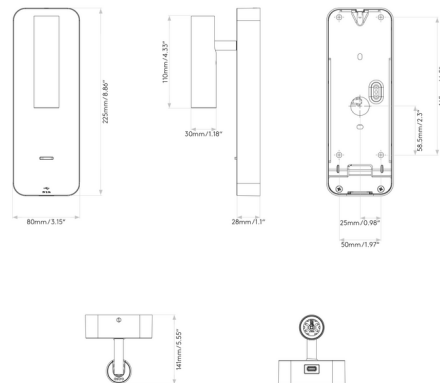

Shown in matte black

CLICK TO VIEW PRODUCT

Notes: