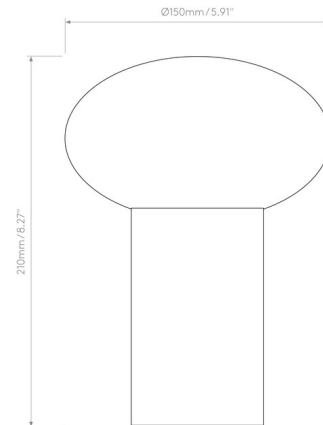

CLICK TO VIEW PRODUCT

Notes: