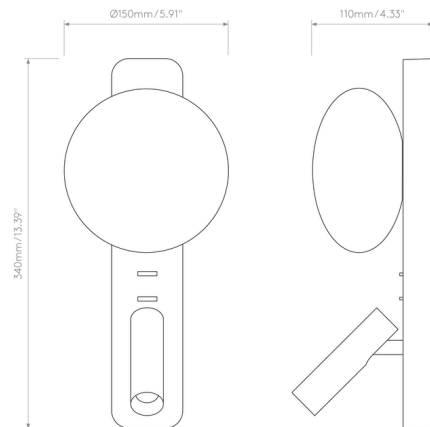

CLICK TO VIEW PRODUCT

Notes: