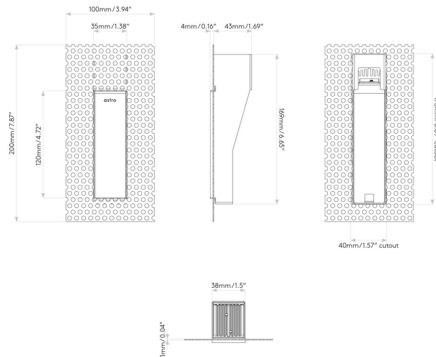

CLICK TO VIEW PRODUCT

Notes: