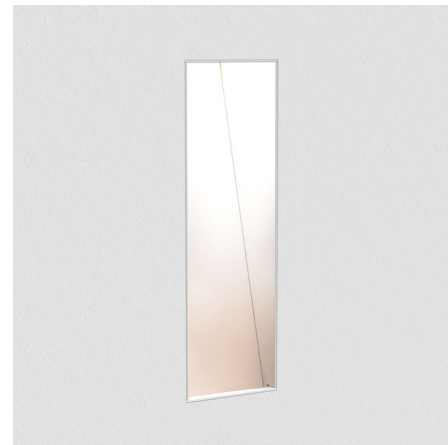

Lightology

lightology.com
866-954-4489
06-30-26

Project: _____
 Company: _____
 Location: _____ Fixture Type: _____
 SPEC #: **AST1538666**
 Approved On: _____ Approved By: _____

Borgo 35 Trimless Recessed Step / Marker Light By Astro Lighting

Description

The Borgo 35 Trimless Recessed Step/Marker Light is a slim vertical light designed to be recessed within drywall for a seamless, minimalist look. Its low profile and downward directed light make it perfect for lighting stairways and hallways. NOTE: This fixture requires a 700mA Constant Current driver, sold separately, which must be installed before the plastering in the fixture. It is recommended using Astro Lighting's US website Driver Calculator Tool for determining recommended driver based on number of fixtures. Dimmer type dependent on driver selected.

Specifications

COLOR N/A
 BODY FINISH Matte White
 WATTAGE 2W
 DIMMER N/A
 DIMENSIONS 1.38"W x 4.72"H x 1.69"D
 INTEGRATED LED MODULE 1 x LED/2W/120V LED
 COUNTRY OF ORIGIN China

Technical Information

LAMP LIFE 51000 hours
 COLOR RENDERING 80 CRI
 LAMP COLOR 3000K
 LUMENS/WATT 35.00
 LUMINOUS FLUX 70 lumens

Shown in matte white

CLICK TO VIEW PRODUCT

Notes: