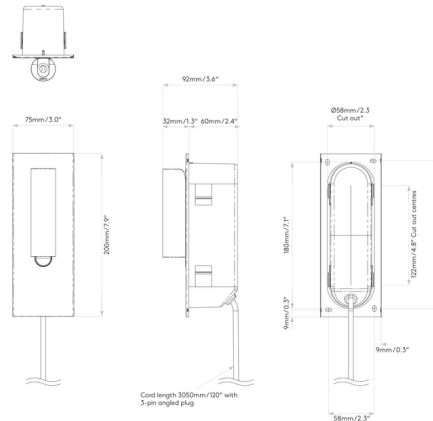

Shown in matte black