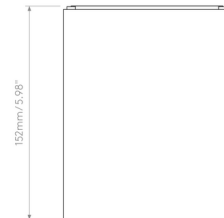

CLICK TO VIEW PRODUCT

Notes: