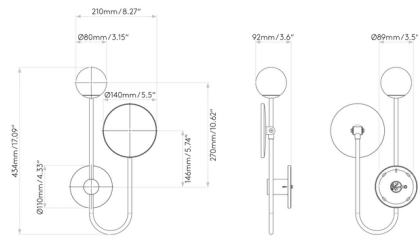

### Description

The Orb Magnifying Mirror takes its name from both its etched glass globe shade and its circular mirror which evokes the look of a planet in orbit around the sun. The mirror tilts upwards and downwards and provides 5x magnification, making it a perfect choice to complement a bathroom vanity.

### Specifications

COLOR	White
BODY FINISH	Matte Black
WATTAGE	25W
DIMMER	Standard 120V
DIMENSIONS	8.27"W x 17.09"H x 3.62"D
BULB NOT INCLUDED	1 x JCD/G9/25W/120V LED
COUNTRY OF ORIGIN	China

CLICK TO VIEW PRODUCT