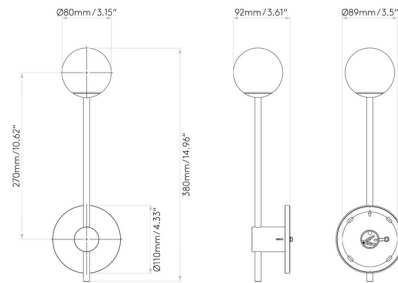

Description

The Orb Wall Sconce Mirror takes its name from etched glass globe shade which evokes the image of the Sun being orbited by planets. The globe is set atop a sleek metal stem for a versatile, minimalist look that will complement a variety of decor styles.

Shown in matte black / white

Specifications

COLOR White
BODY FINISH Matte Black
WATTAGE 25W
DIMMER Standard 120V
DIMENSIONS 4.33"W x 14.96"H x 3.62"D
BULB NOT INCLUDED 1 x JCD/G9/25W/120V LED
COUNTRY OF ORIGIN China

Technical Information

PRODUCT DIMENSIONS Backplate: 4.33" diameter

CLICK TO VIEW PRODUCT

Notes: